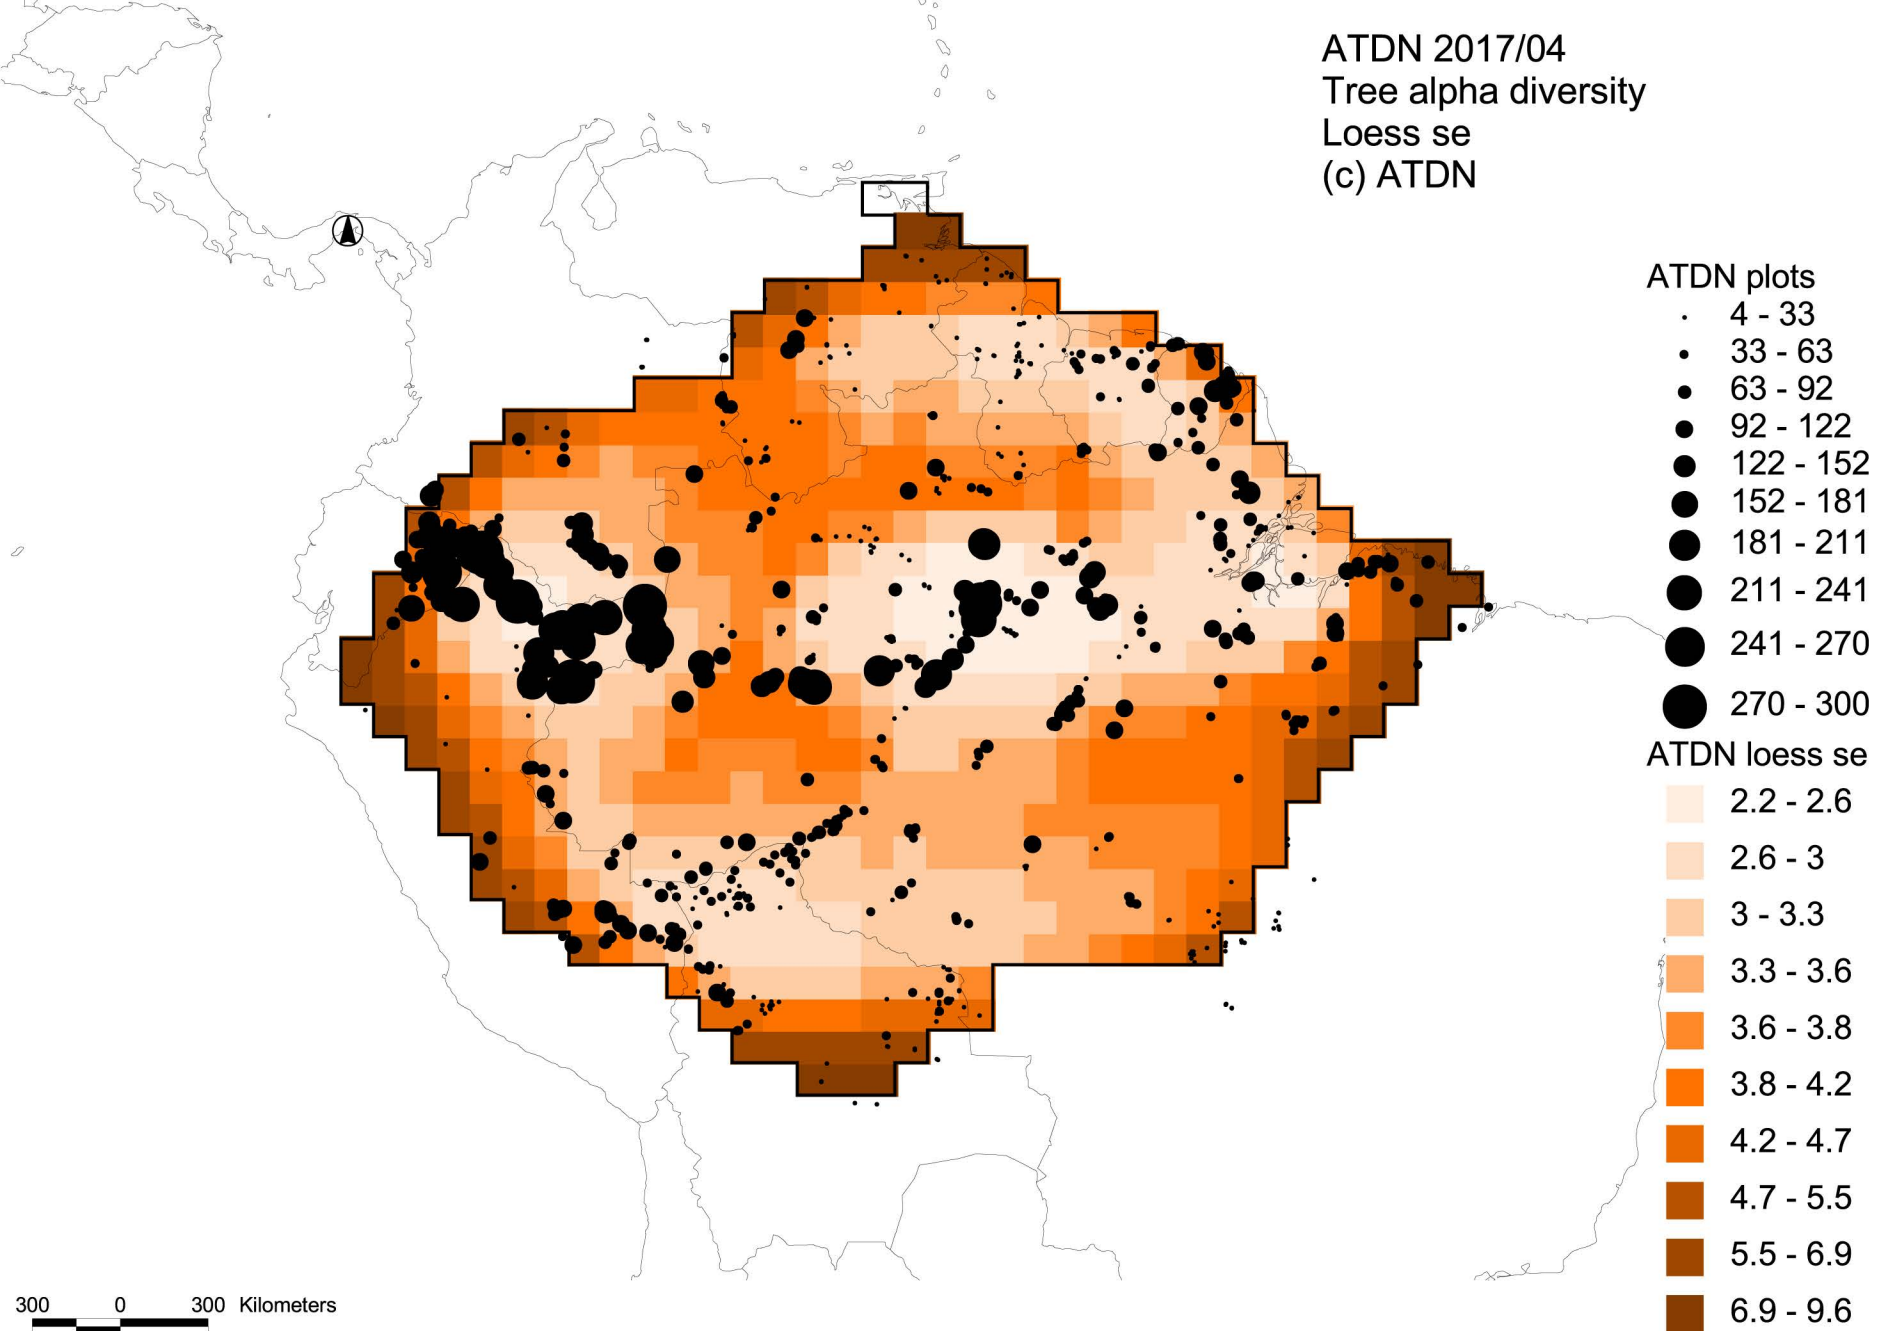

ATDN 2017/04
Tree alpha diversity
Loess se
(c) ATDN

300 0 300 Kilometers